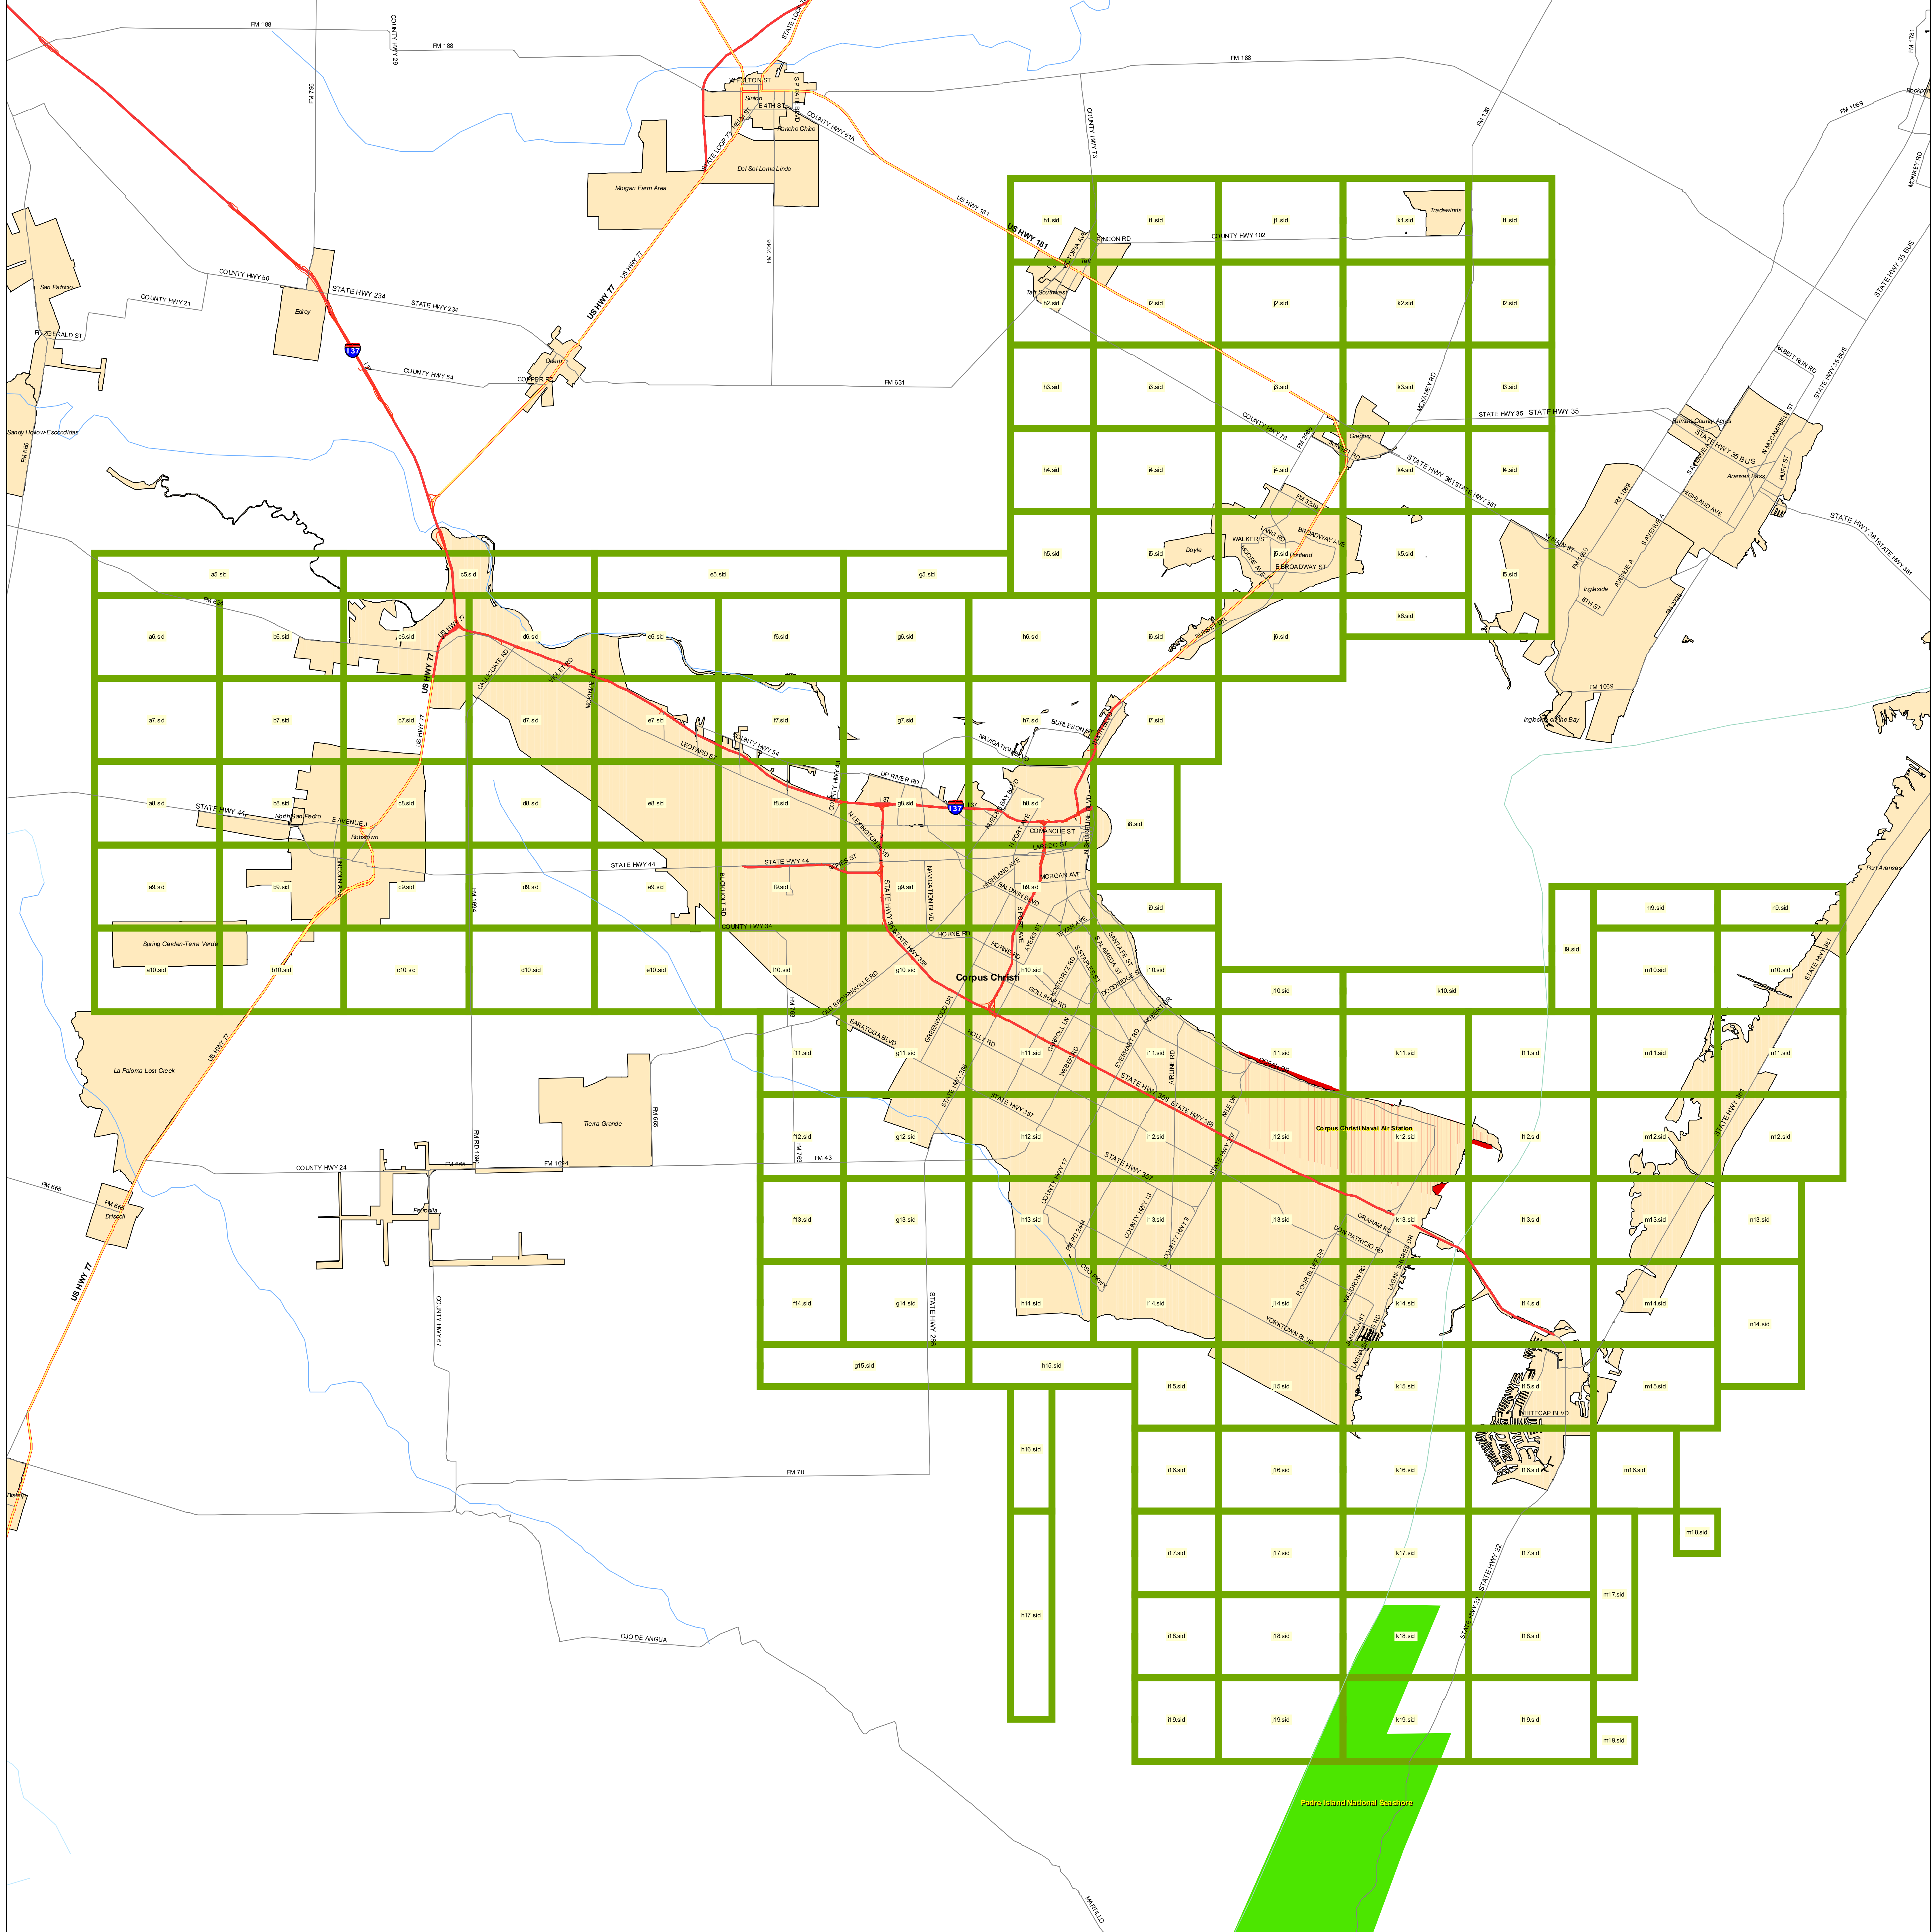

Corpus Christi

Pahr Island National Seashore

Corpus Christi

Pahr Island National Seashore